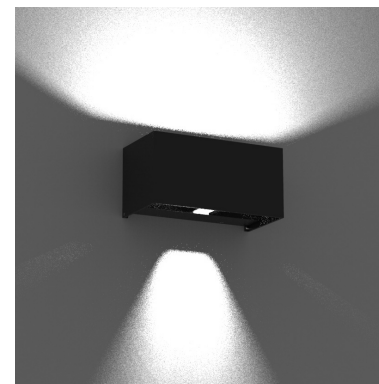

LED OUTDOOR WALL

LED OUTDOOR WALL

SWL442
2 x 8.5W
2 x 573lm

MW

BK

SWL442BK Warm White Matt Black

Wattage	2 x 8.5W
Lumens	2 x 573lm
Overall	200 x 100mm
Projection	101mm
Dimmable	No
Colour Temp	3,000K
IP	65
Beam	Adjustable
CRI	90+
IK	06
Input	230V