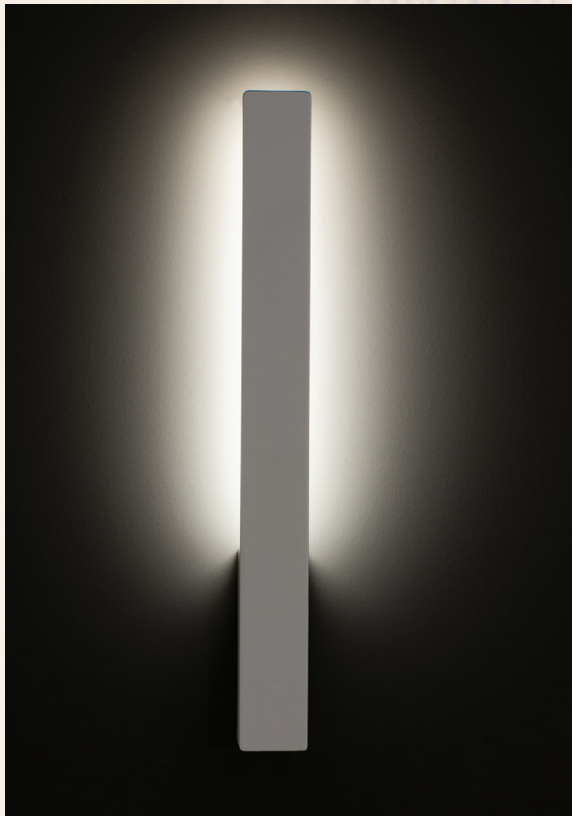

LED WALL LIGHTS

LED WALL LIGHTS

SWLO42
4.2W
593lm

MW

BK

SWLO42MW Matt White