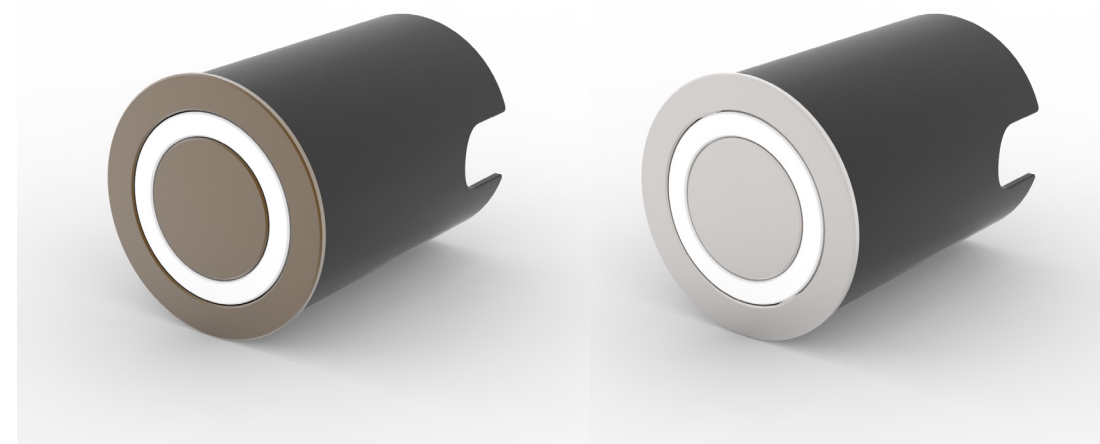

LED OUTDOOR GROUND

LED OUTDOOR GROUND

GDL370
1W
13.4lm

BK

BZ

SS

LED COLOUR

WW

CW

GDL370__BZ Cool/Warm White Bronze GDL370__SS Cool/Warm White 316 SS