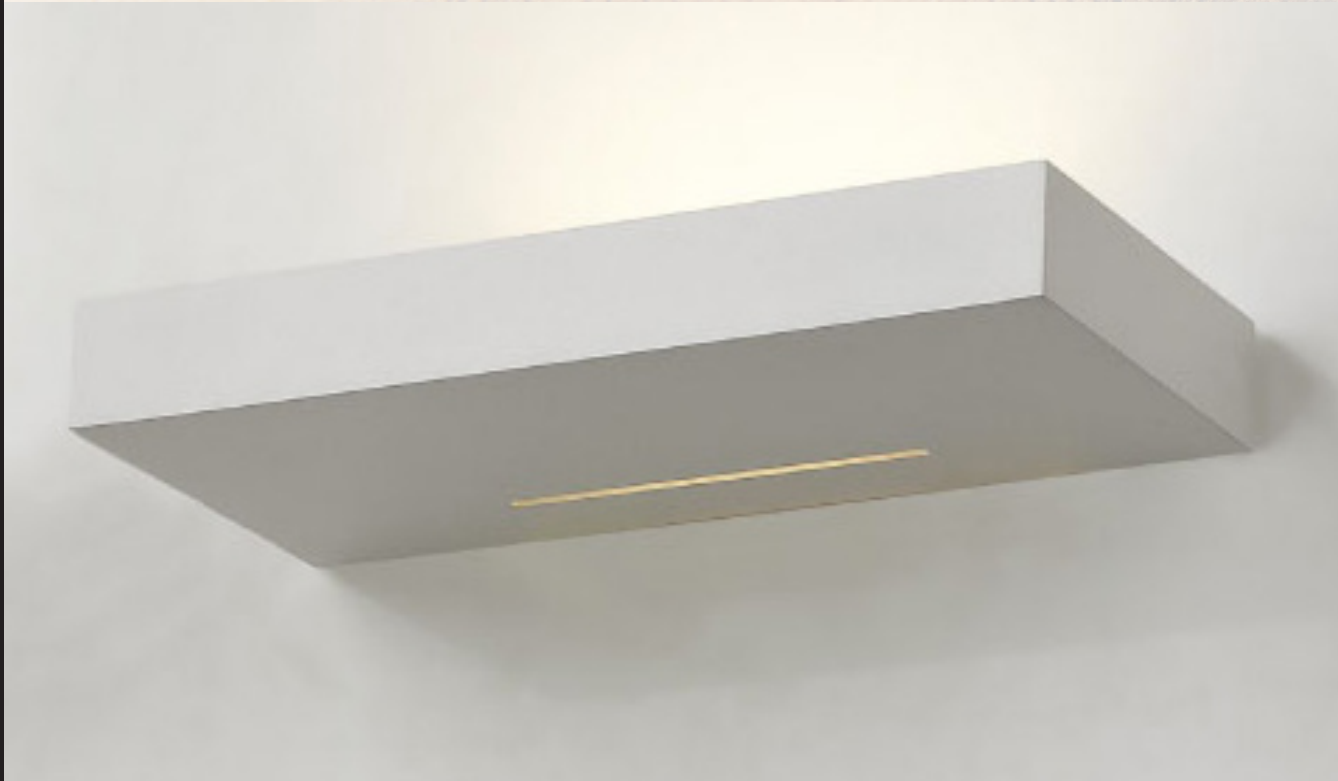

LED WALL LIGHTS

LED WALL LIGHTS

SWL048
2 x 6.2W
515lm

MW

BK

SWL048 Matt White