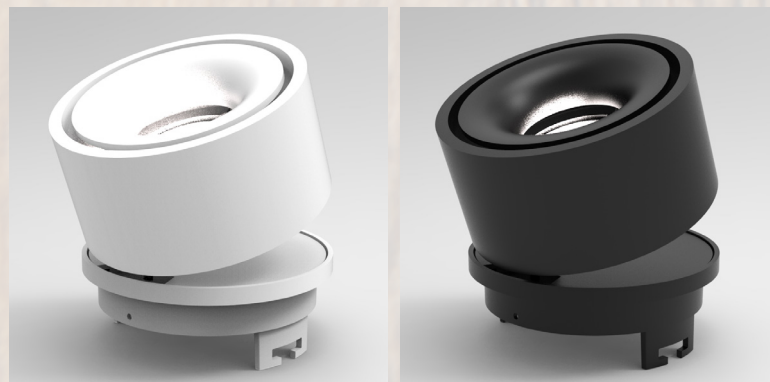

LED SURFACE LIGHTS

DLEK933
13W
1,200lm

MW

BK

DLEK933MW Matt White

DLEK933BK Matt Black

	DLEK9343K	DLEK9344K
Wattage	13.7W	13.7W
Lumens	1,200lm	1,200lm
Overall	100mm	100mm
Projection	60mm	60mm
Cut Out	90mm	90mm
Dimmable	Yes	Yes
Colour Tem	3,000K	4,000K
IP	20	20
Beam	40°	40°
CRI	97+	97+
UGR	<15.3	<15.3
Rating	IC-F	IC-F
Input	230V	230V