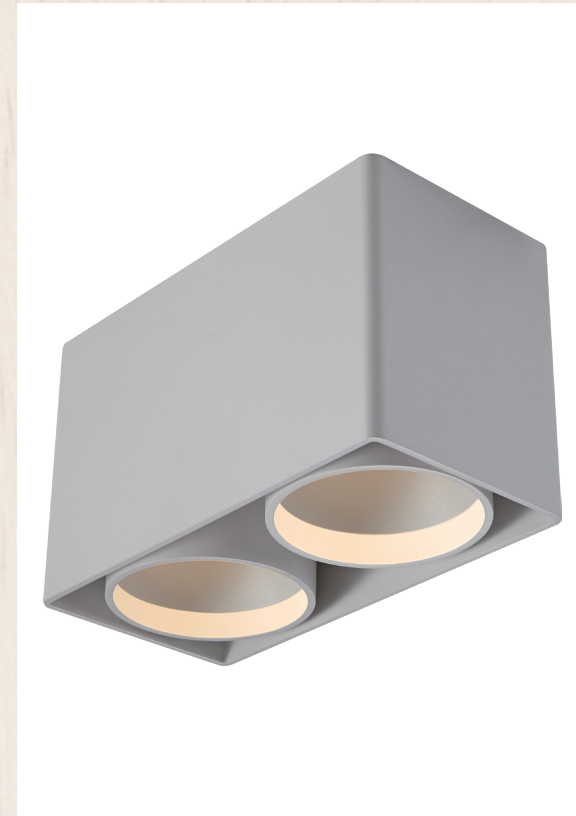

LED SURFACE LIGHTS

LED SURFACE LIGHTS

DSK603
2 x 9W
2 x 1,200lm

Ivy

MW

BK

DSK603MW Matt White