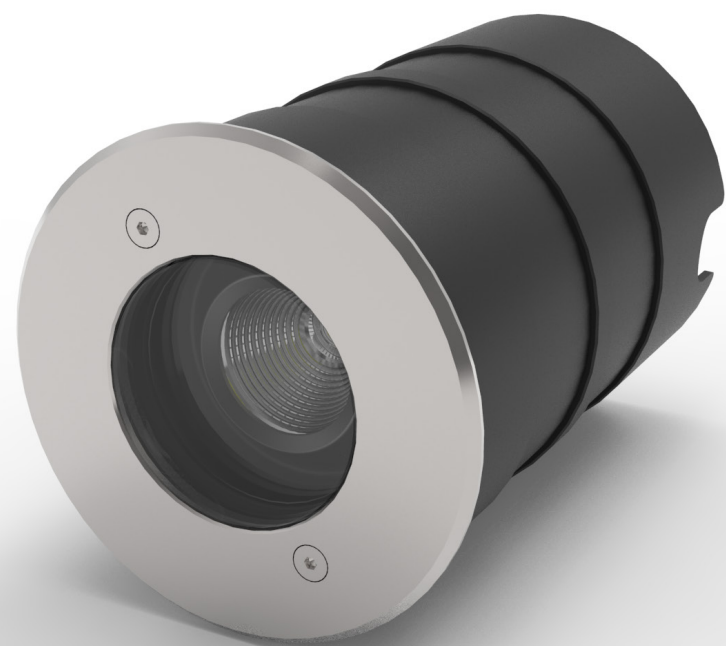

LED OUTDOOR GROUND

LED OUTDOOR GROUND

GDL817
8.5W
687lm

SS

GDL817WW Tilt 316 Stainless Warm White

Wattage	8.5W
Lumens	687lm
Overall	106mm
Cut Out	100mm
Recess	151mm
Dimmable	No
Colour Temp	3,000K
IP	67
Beam	15
CRI	85+
Cable	1.5m
IK	09
Input	230V