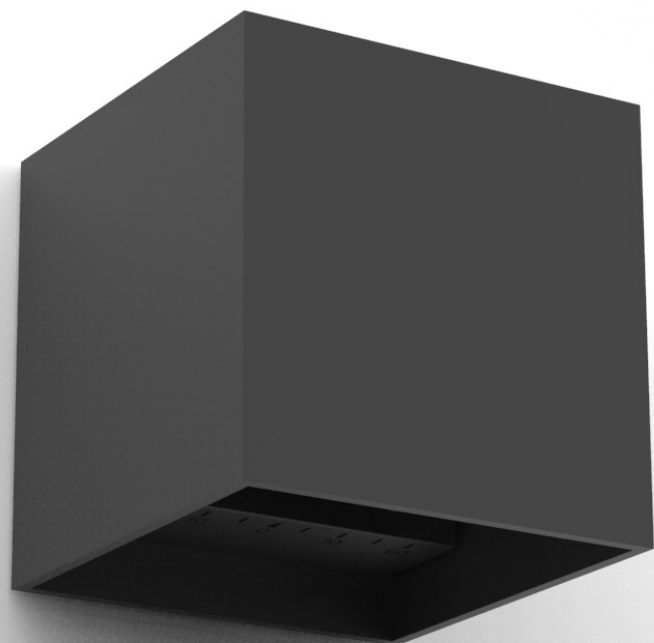

LED OUTDOOR WALL

LED OUTDOOR WALL

SWL441
5.7W
220lm

MW

BK

SWL441BK Warm White Matt Black