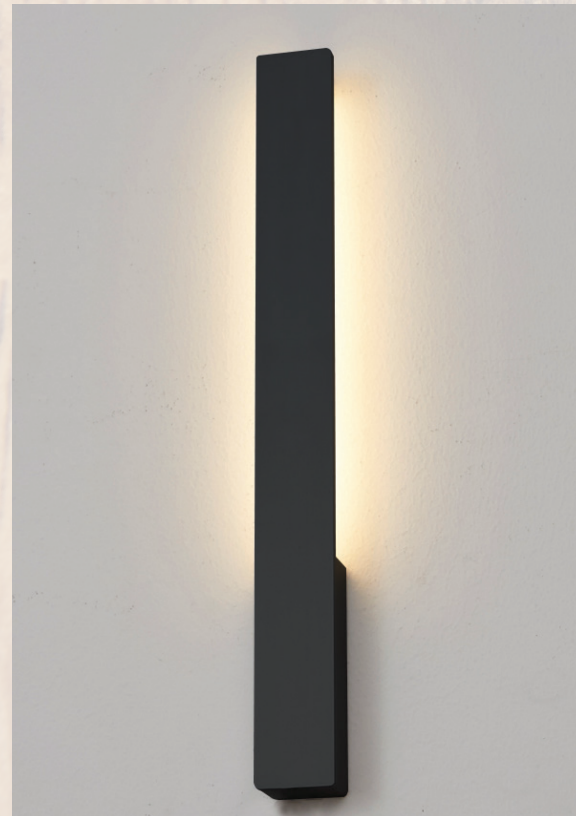

SWLO42BK Matt Black