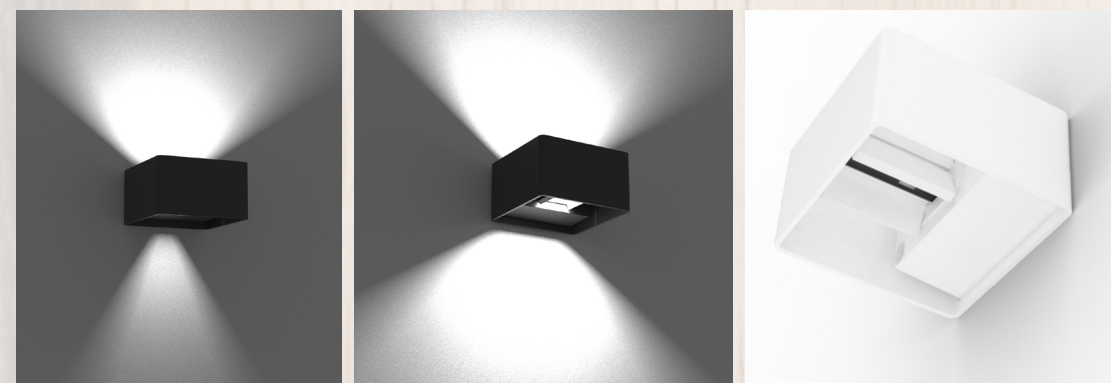

SWL440
5.8W
205lm

MW

BK

SWL440BK Matt Black Adjustable

Wattage	2 x 6.2W
Lumens	515lm
Overall	26 x 205mm
Projection	95mm
Dimmable	Yes
Colour Temp	3,000K
IP	20
Beam	Uplight / Down
CRI	80+
Input	230V

5.8W	Wattage
205.5lm	Lumens
121 x 121mm	Overall
71mm	Projection
No	Dimmable
3,000K	Colour Temp
65	IP
Adjustable	Beam
85+	CRI
06	IK
230V	Input