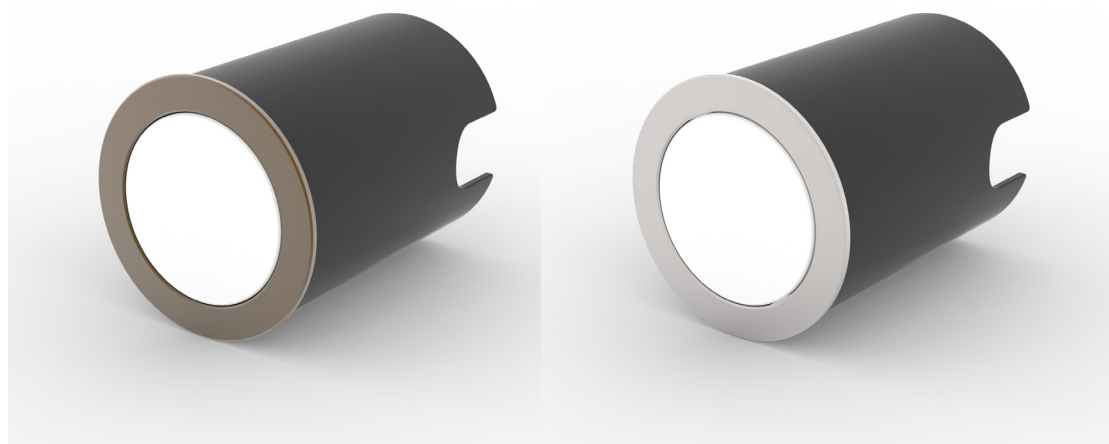

LED OUTDOOR GROUND

LED OUTDOOR GROUND

GDL371
1W
12.4lm

BK

BZ

SS

LED COLOUR

WW

CW

GDL371__BZ Cool/Warm White Bronze GDL371__SS Cool/Warm White 316 SS