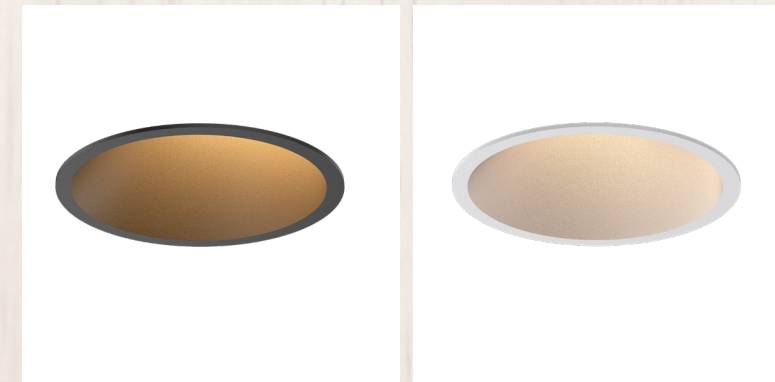

Wattage	10.5W
Lumens	900lm
Overall	80mm
Cut Out	75mm
Recess	85mm
Dimmable	Yes
Colour Temp	3,000K
IP	43
Beam	45°
CRI	97+
UGR	<14
Rating	IC-F
Input	230V