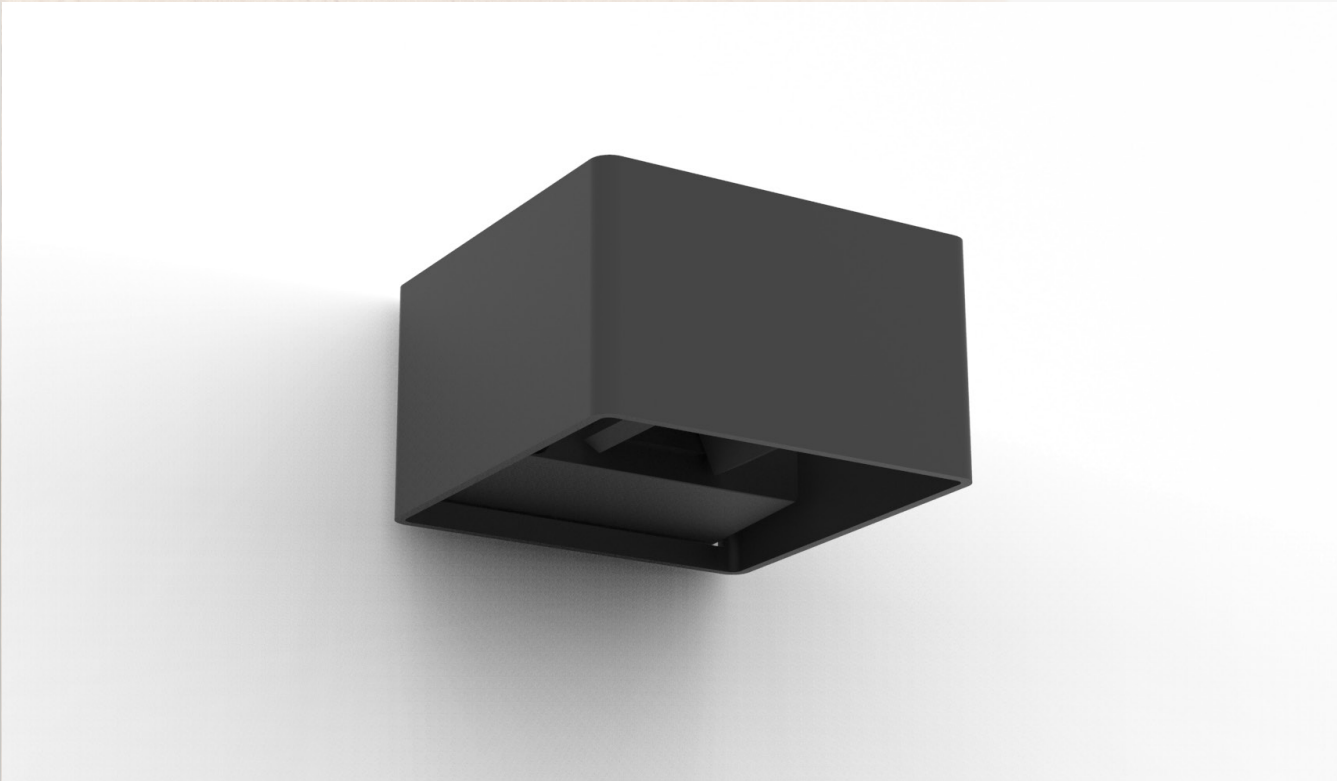

SWL440
5.8W
205lm

MW

BK

SWL440BK Matt Black Adjustable

Wattage	2 x 6.2W
Lumens	515lm
Overall	26 x 205mm
Projection	95mm
Dimmable	Yes
Colour Temp	3,000K
IP	20
Beam	Uplight / Down
CRI	80+
Input	230V

5.8W	Wattage
205.5lm	Lumens
121 x 121mm	Overall
71mm	Projection
No	Dimmable
3,000K	Colour Temp
65	IP
Adjustable	Beam
85+	CRI
06	IK
230V	Input