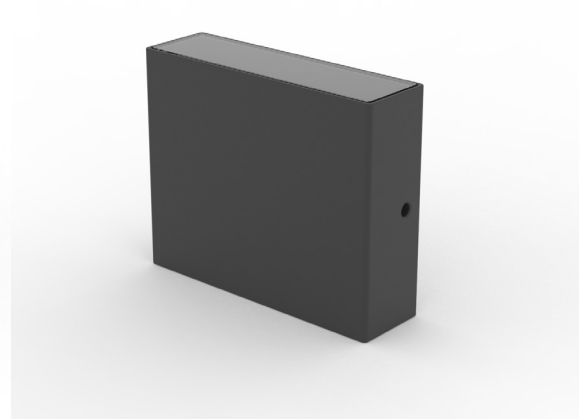

LED OUTDOOR WALL

LED OUTDOOR WALL

SWL443
7.2W
2 x 177lm

MW

BK

SWL443MW Warm White Matt White

SWL443BK Warm White Matt Black

LED OUTDOOR WALL