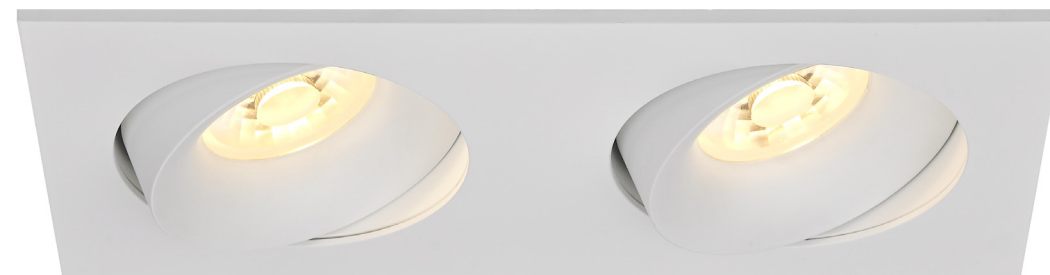

LED DOWNLIGHTS

LED DOWNLIGHTS

DLEK732
2 x 9W
2 x 900lm

Bella

MW

BK

DLEK732MW Matt White