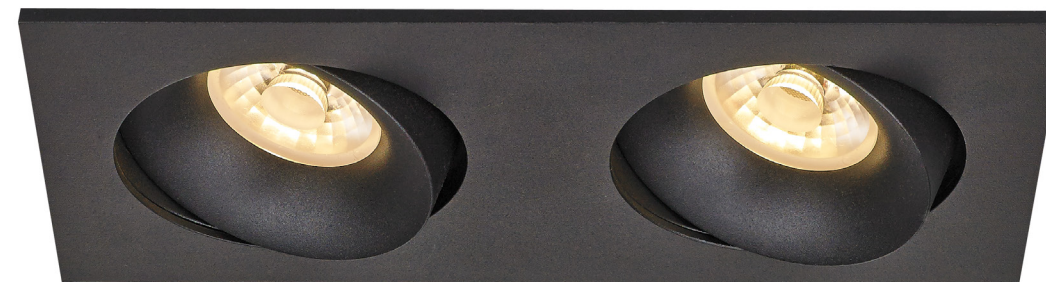

LED DOWNLIGHTS

LED DOWNLIGHTS

DLEK732
2 x 9W
2 x 900lm

Bella

MW

BK

DLEK732MW Matt White

DLEK732BK Matt Black