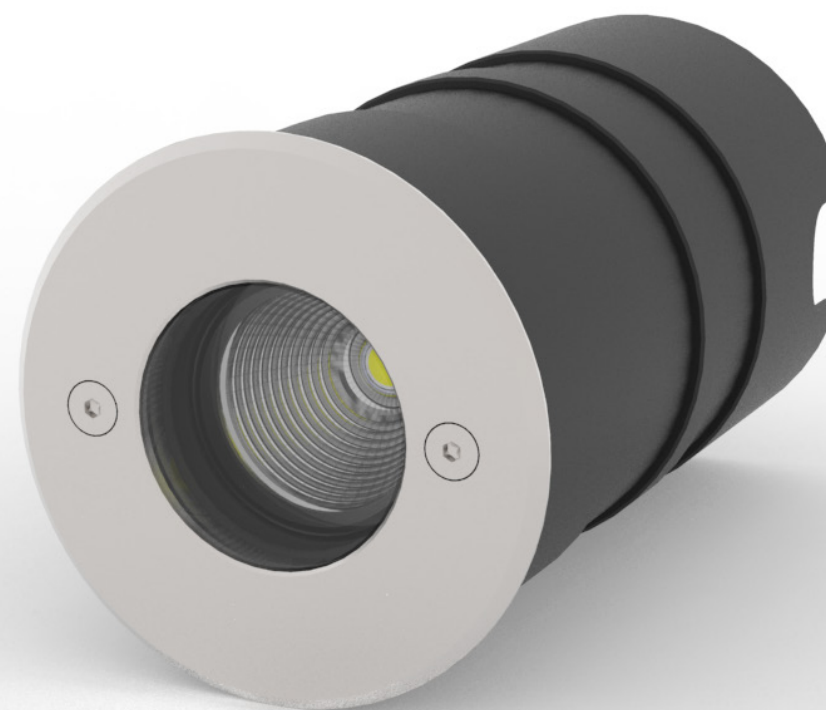

LED OUTDOOR GROUND

LED OUTDOOR GROUND

GDL816
9W
473lm

SS

GDL816WW 316 Stainless Warm White

Wattage	9W
Lumens	473lm
Overall	80mm
Cut Out	74mm
Recess	136mm
Dimmable	No
Colour Temp	3,000K
IP	67
Beam	36
CRI	85+
Cable	1.5m
IK	07
Input	230V