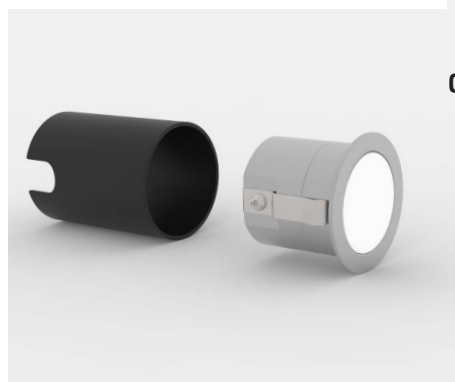

Wattage	1W
Lumens	12.4lm
Overall	45mm
Cut Out	44mm
Recess	60mm
Dimmable	No
Colour Temp	3,000/6,000K
IP	67
Beam	Open
CRI	80+
Cable	1.5m
IK	08
Input	24V DC