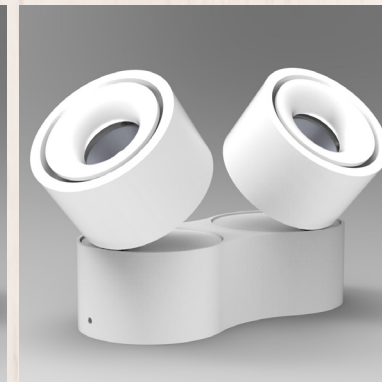

Wattage	2 x 9W
Lumens	2 x 946lm
Overall	160 x 75mm
Projection	91mm
Dimmable	Yes
Colour Temp	3,000K
IP	20
Beam	46°
CRI	97+
UGR	<16
Input	230V