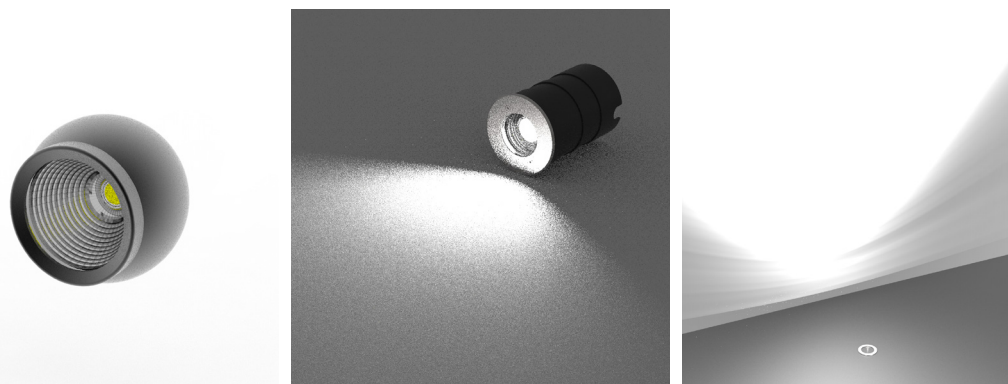

LED OUTDOOR GROUND

LED OUTDOOR GROUND

GDL817
8.5W
687lm

SS

GDL817WW Tilt 316 Stainless Warm White

Wattage	8.5W
Lumens	687lm
Overall	106mm
Cut Out	100mm
Recess	151mm
Dimmable	No
Colour Temp	3,000K
IP	67
Beam	15
CRI	85+
Cable	1.5m
IK	09
Input	230V