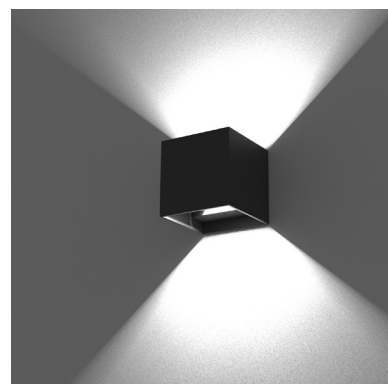

LED OUTDOOR WALL

LED OUTDOOR WALL

SWL441
5.7W
220lm

MW

BK

SWL441BK Warm White Matt Black

Wattage	5.7W
Lumens	220lm
Overall	100 x 100mm
Projection	101mm
Dimmable	No
Colour Temp	3,000K
IP	65
Beam	Adjustable
CRI	85+
IK	06
Input	230V