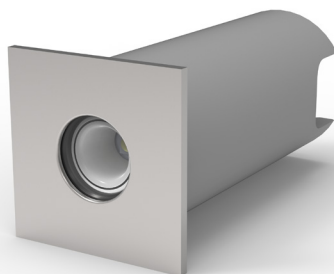

GDL613BZ Warm White Bronze

GDL613__ Warm/Cool White 316 SS

GDL615
1.1W
29.6lm

BZ

SS

GDL615__ Warm/Cool White 316 SS

GDL615BZ Warm White Bronze

LED OUTDOOR GROUND