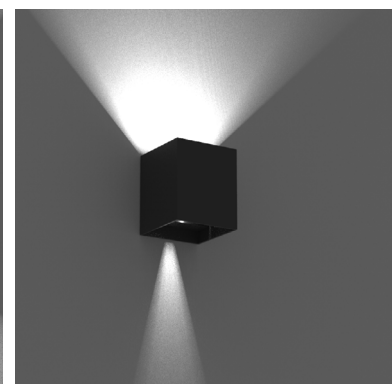

LED OUTDOOR WALL

LED OUTDOOR WALL

SWL441
5.7W
220lm

MW

BK

SWL441BK Warm White Matt Black

Wattage	5.7W
Lumens	220lm
Overall	100 x 100mm
Projection	101mm
Dimmable	No
Colour Temp	3,000K
IP	65
Beam	Adjustable
CRI	85+
IK	06
Input	230V