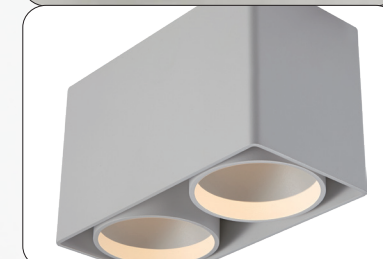

INDOOR SURFACE
24 - 34 page