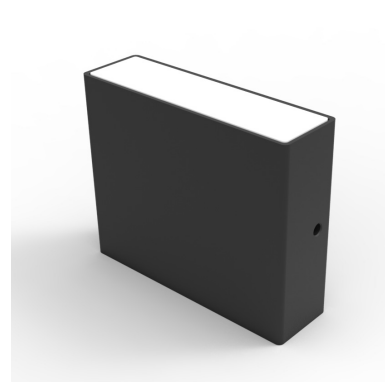

Wattage	13.9W
Lumens	2 x 343lm
Overall	90 x 173mm
Projection	36mm
Dimmable	No
Colour Temp	3,000K
IP	65
Beam	Up/Down
CRI	85+
IK	06
Input	230V

LED OUTDOOR BOLLARD

LED OUTDOOR BOLLARD

BLL317
15.6W
173lm

BK

BLL317_-50 Frosted Matt Black